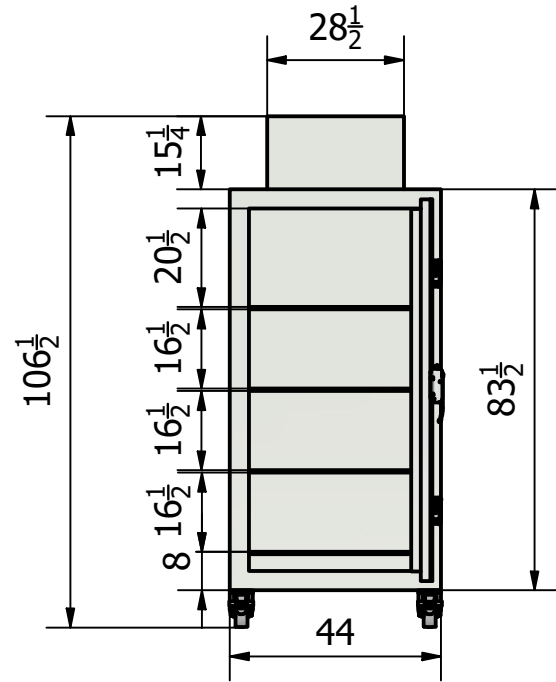

4 XL BODY COOLER / WITH FLOOR / ROLLER CASTERS

- Interior Dimensions 36" x 75.50"
- Interior Roller bearing Shelving

1. All dimensions are in inches
2. All dimensions are for references only

| | | | | | |
|---------------|------------|-------------|--|-----------|-------|
| Designed by | Checked by | Approved by | Date | Date | |
| | | | | 3/22/2023 | |
| 4 BODY COOLER | | | AMERICAN WALK IN COOLERS 140 S CAMINO SECO TUCSON, AR 85710 | | |
| | | | AWICMM 4 BODY | Edition | Sheet |
| | | | | | 1 / 1 |