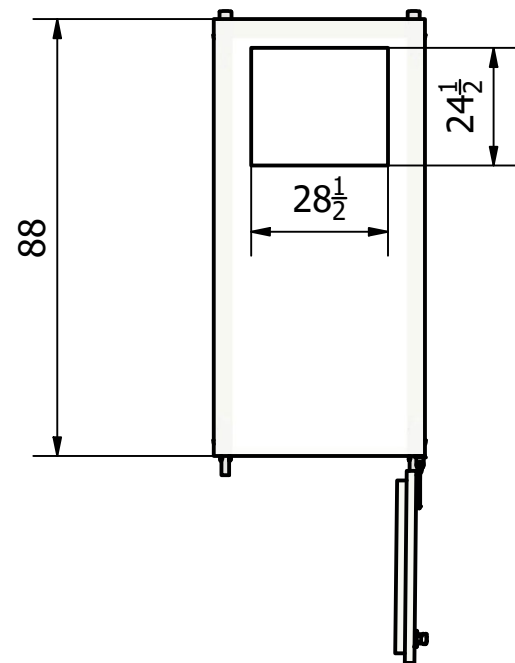

4 XL BODY COOLER / WITH FLOOR / ROLLER CASTERS

- Interior Dimensions 36" x 75.50"
- Interior Roller bearing Shelving

1. All dimensions are in inches
2. All dimensions are for references only

| | | | | | |
|---------------|------------|-------------|--|-----------|-------|
| Designed by | Checked by | Approved by | Date | Date | |
| | | | | 3/22/2023 | |
| 4 BODY COOLER | | | AMERICAN WALK IN COOLERS 140 S CAMINO SECO TUCSON, AR 85710 | | |
| | | | AWICMM 4 BODY | Edition | Sheet |
| | | | | | 1 / 1 |