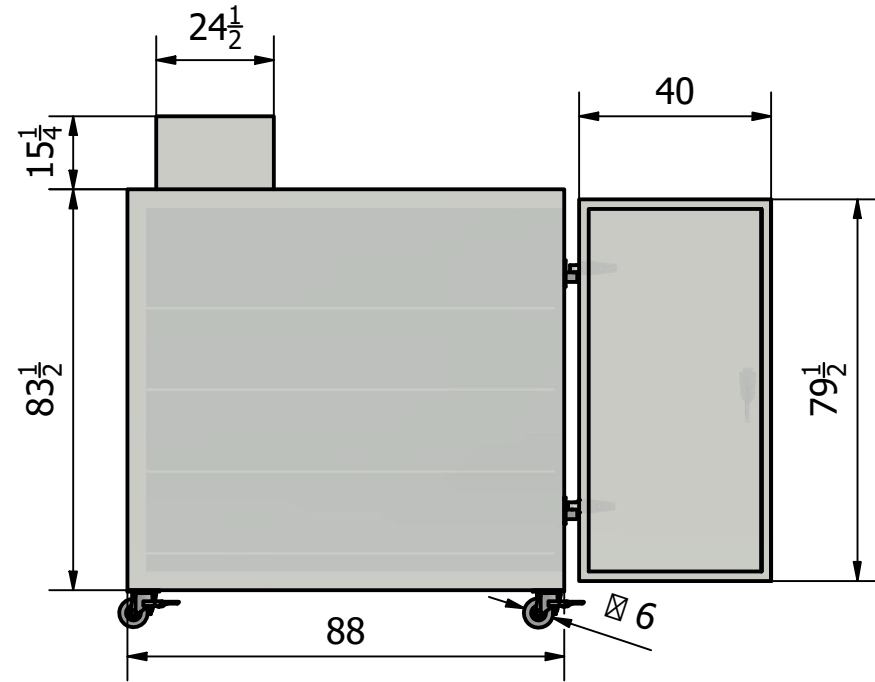

4 XL BODY COOLER / WITH FLOOR / ROLLER CASTERS

- Interior Dimensions 36" x 75.50"
- Interior Roller bearing Shelving

1. All dimensions are in inches
2. All dimensions are for references only

| | | | | | |
|---------------|------------|-------------|--|-----------|-------|
| Designed by | Checked by | Approved by | Date | Date | |
| | | | | 3/22/2023 | |
| 4 BODY COOLER | | | AMERICAN WALK IN COOLERS 140 S CAMINO SECO TUCSON, AR 85710 | | |
| | | | AWICMM 4 BODY | Edition | Sheet |
| | | | | | 1 / 1 |