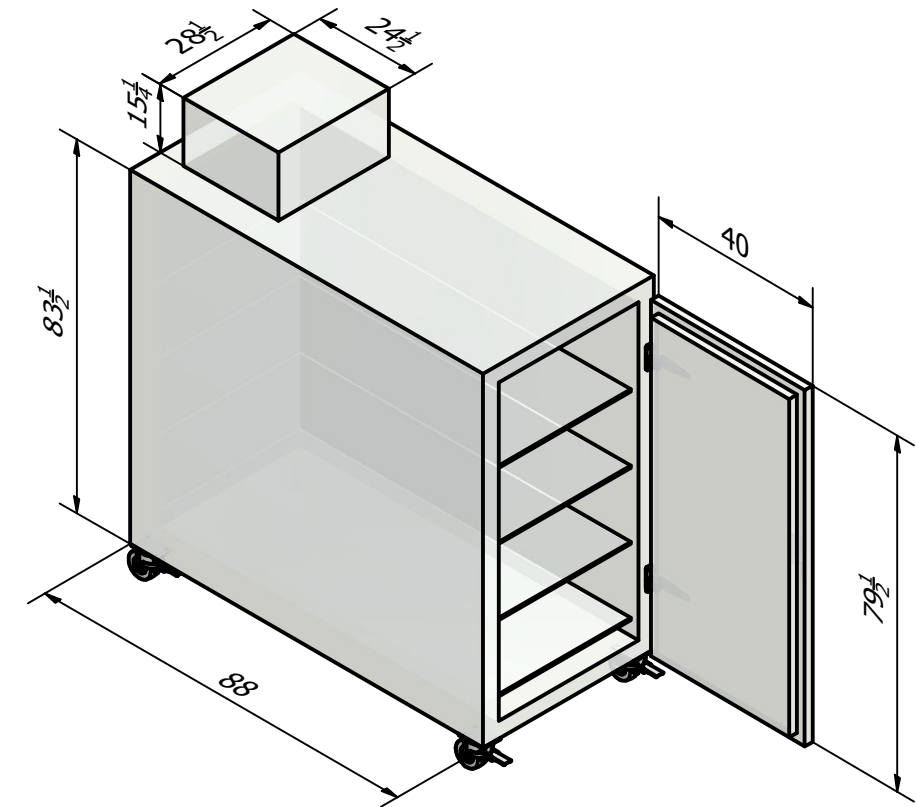

4 XL BODY COOLER / WITH FLOOR / ROLLER CASTERS

- Interior Dimensions 36" x 75.50"
- Interior Roller bearing Shelving

1. All dimensions are in inches
2. All dimensions are for references only

| | | | | | |
|---------------|------------|-------------|--|-----------|-------|
| Designed by | Checked by | Approved by | Date | Date | |
| | | | | 3/22/2023 | |
| 4 BODY COOLER | | | AMERICAN WALK IN COOLERS 140 S CAMINO SECO TUCSON, AR 85710 | | |
| | | | AWICMM 4 BODY | Edition | Sheet |
| | | | | | 1 / 1 |